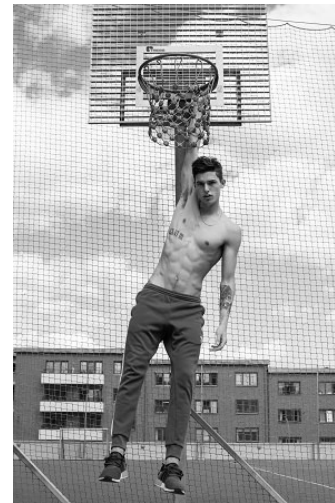

VNY

Height 6'2" Waist 30" Suit 38" L Inseam 34" Eyes Brown Hair Brown

928 Broadway, Suite 700, New York, NY 10010 NEW YORK USA 10001 T: +1 212-206-1012

WNY

Height 6'2" Waist 30" Suit 38" L Inseam 34" Eyes Brown Hair Brown

928 Broadway, Suite 700, New York, NY 10010 NEW YORK USA 10001 T: +1 212-206-1012

WNY

Height 6'2" Waist 30" Suit 38" L Inseam 34" Eyes Brown Hair Brown

928 Broadway, Suite 700, New York, NY 10010 NEW YORK USA 10001 T: +1 212-206-1012

VNY

Height 6'2" Waist 30" Suit 38" L Inseam 34" Eyes Brown Hair Brown

928 Broadway, Suite 700, New York, NY 10010 NEW YORK USA 10001 T: +1 212-206-1012

VNY

Height 6'2" Waist 30" Suit 38" L Inseam 34" Eyes Brown Hair Brown