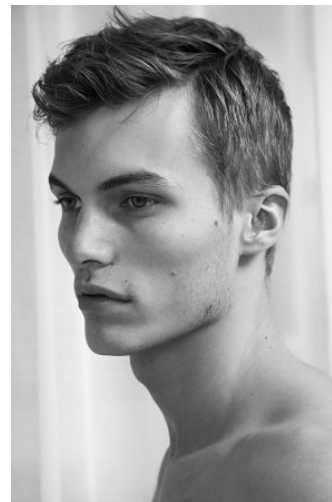

VNY

Height 6'1.5" Waist 29" Inseam 34" Eyes Blue Hair Blonde

928 Broadway, Suite 700, New York, NY 10010 NEW YORK USA 10001 T: +1 212-206-1012

WNY

Height 6'1.5" Waist 29" Inseam 34" Eyes Blue Hair Blonde

928 Broadway, Suite 700, New York, NY 10010 NEW YORK USA 10001 T: +1 212-206-1012