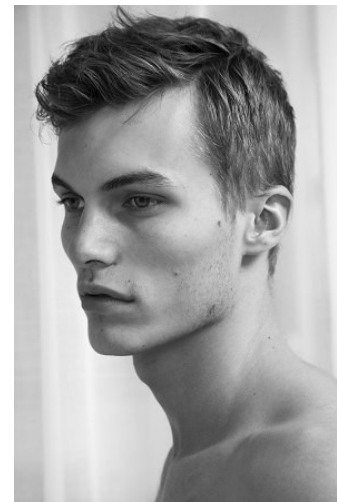

# VNY

Height 6'1.5" Waist 29" Inseam 34" Eyes Blue Hair Blonde

928 Broadway, Suite 700, New York, NY 10010 NEW YORK USA 10001 T: +1 212-206-1012

# WNY

Height 6'1.5" Waist 29" Inseam 34" Eyes Blue Hair Blonde

928 Broadway, Suite 700, New York, NY 10010 NEW YORK USA 10001 T: +1 212-206-1012