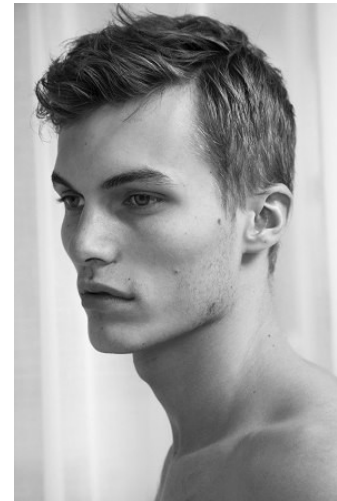

WNY

Height 6'1.5" Waist 29" Inseam 34" Eyes Blue Hair Blonde

928 Broadway, Suite 700, New York, NY 10010 NEW YORK USA 10001 T: +1 212-206-1012

WNY

Height 6'1.5" Waist 29" Inseam 34" Eyes Blue Hair Blonde

928 Broadway, Suite 700, New York, NY 10010 NEW YORK USA 10001 T: +1 212-206-1012