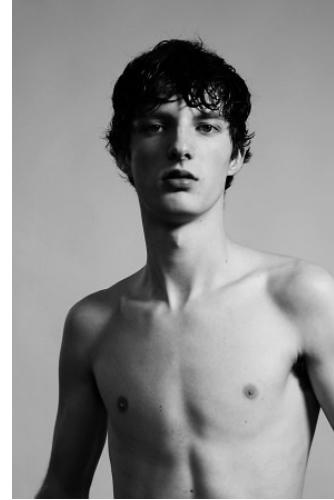

# WNY

Height 6'2.5" Waist 29" Suit 38" L Inseam 34" Eyes Green Hair Brown

928 Broadway, Suite 700, New York, NY 10010 NEW YORK USA 10001 T: +1 212-206-1012

# VNY

Height 6'2.5" Waist 29" Suit 38" L Inseam 34" Eyes Green Hair Brown

928 Broadway, Suite 700, New York, NY 10010 NEW YORK USA 10001 T: +1 212-206-1012