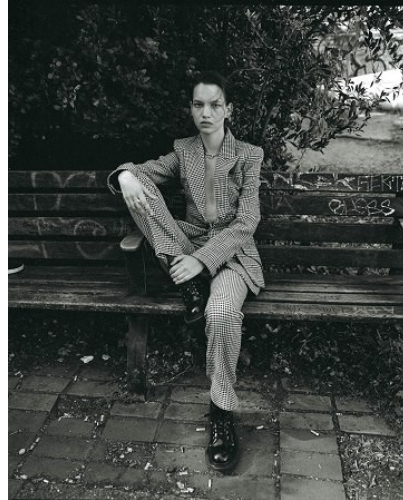

VNY

Height 5'10" Waist 23" Bust 32

•

Shoes 9 Eyes Green Hair Brown

928 Broadway, Suite 700, New York, NY 10010 NEW YORK USA 10001 T: +1 212-206-1012

VNY

Height 5'10" Waist 23" Bust 32

Shoes 9 Eyes Green Hair Brown