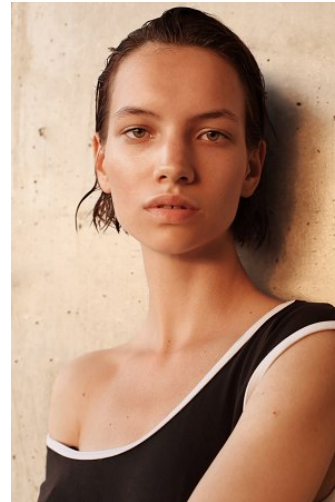

WNY

Height 5'10" Waist 23" Bust 32

Shoes 9 Eyes Green Hair Brown

928 Broadway, Suite 700, New York, NY 10010 NEW YORK USA 10001 T: +1 212-206-1012

Hip 34