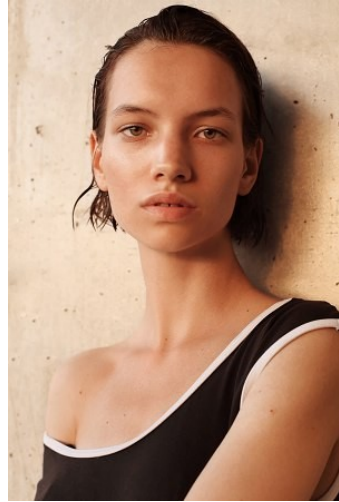

VNY

Height 5'10" Waist 23" Bust 32

•

Shoes 9 Eyes Green Hair Brown

928 Broadway, Suite 700, New York, NY 10010 NEW YORK USA 10001 T: +1 212-206-1012

VNY

Height 5'10" Waist 23" Bust 32

Shoes 9 Eyes Green Hair Brown