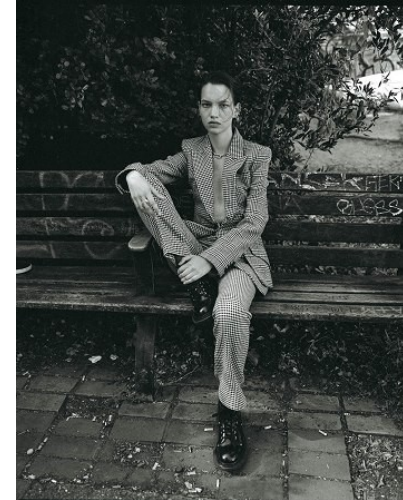

VNY

Height 5'10" Waist 23" Bust 32

•

Shoes 9 Eyes Green Hair Brown

928 Broadway, Suite 700, New York, NY 10010 NEW YORK USA 10001 T: +1 212-206-1012

VNY

Height 5'10" Waist 23" Bust 32

Shoes 9 Eyes Green Hair Brown

928 Broadway, Suite 700, New York, NY 10010 NEW YORK USA 10001 T: +1 212-206-1012

Hip 34

WNY

Height 5'10" Waist 23" Bust 32

•

Shoes 9 Eyes Green Hair Brown

928 Broadway, Suite 700, New York, NY 10001 NEW YORK USA 10001 T: +1 212-206-1012