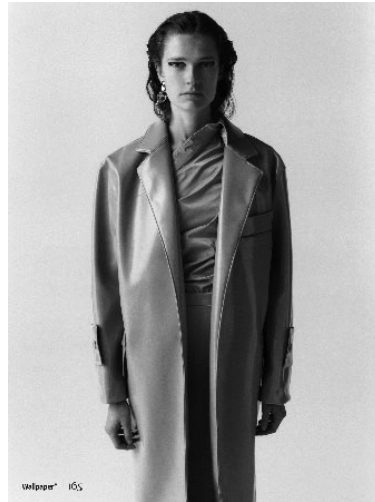

# VNY

Height 5'10.5" Waist 24" Bust 32

•

Shoes 9 Eyes Green Hair Light Brown

928 Broadway, Suite 700, New York, NY 10010 NEW YORK USA 10001 T: +1 212-206-1012

Hip 34

# WNY

Height 5'10.5" Waist 24" Bust 32

•

Shoes 9 Eyes Green Hair Light Brown

928 Broadway, Suite 700, New York, NY 10010 NEW YORK USA 10001 T: +1 212-206-1012

Hip 34