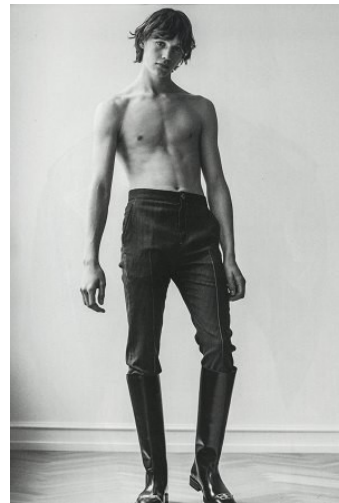

WNY

Height 6'1.5" Waist 30" Inseam 33" Eyes Green Hair Dark Blonde

928 Broadway, Suite 700, New York, NY 10010 NEW YORK USA 10001 T: +1 212-206-1012

WNY

Height 6'1.5" Waist 30" Inseam 33" Eyes Green Hair Dark Blonde