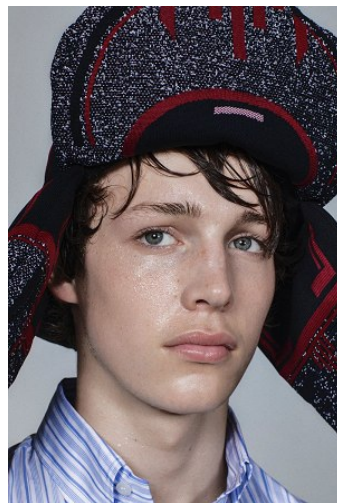

WNY

Height 6'1.5" Waist 30" Inseam 33" Eyes Green Hair Dark Blonde

928 Broadway, Suite 700, New York, NY 10010 NEW YORK USA 10001 T: +1 212-206-1012