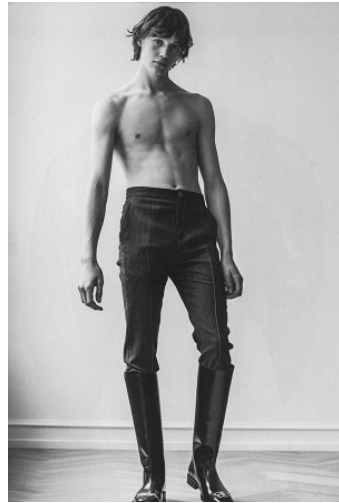

WNY

Height 6'1.5" Waist 30" Inseam 33" Eyes Green Hair Dark Blonde

928 Broadway, Suite 700, New York, NY 10010 NEW YORK USA 10001 T: +1 212-206-1012