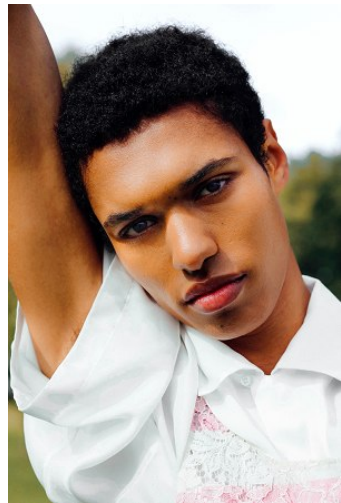

VNY

Height 6'2.5" Waist 30" Suit 38" L Inseam 34" Eyes Brown Hair Black

928 Broadway, Suite 700, New York, NY 10010 NEW YORK USA 10001 T: +1 212-206-1012