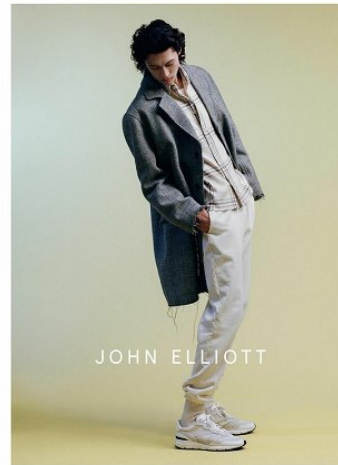

WNY

Height 6'3" Waist 30" Suit 36" L Inseam 34" Eyes Brown Hair Brown

928 Broadway, Suite 700, New York, NY 10010 NEW YORK USA 10001 T: +1 212-206-1012