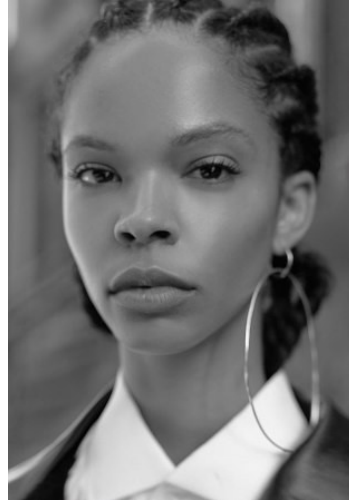

VNY

Height 5'10" Waist 24" Bust 33

•

Shoes 9.5 Eyes Brown Hair Black

928 Broadway, Suite 700, New York, NY 10010 NEW YORK USA 10001 T: +1 212-206-1012

VNY

Height 5'10" Waist 24" Bust 33

•