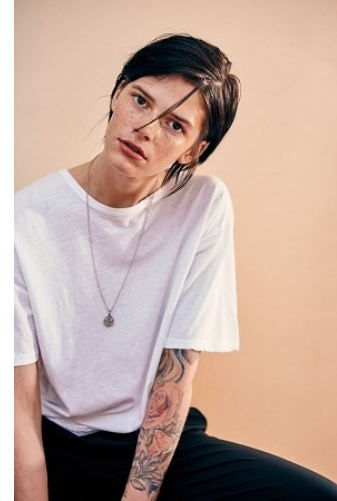

# VNY

Height 5'10.5" Waist 23.5" Bust 32

Shoes 8.5 Eyes Brown Hair Dark Brown

928 Broadway, Suite 700, New York, NY 10010 NEW YORK USA 10001 T: +1 212-206-1012

Hip 34.5