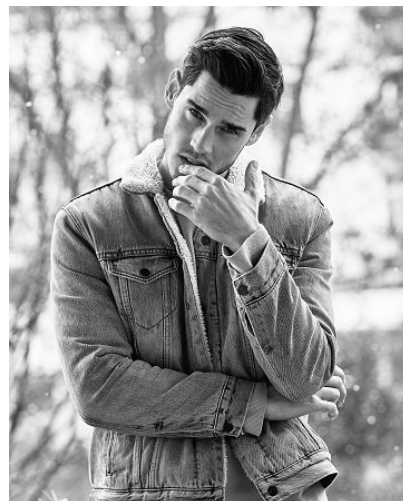

WNY

Height 6'1.5" Waist 30" Suit 40" L Eyes Green Hair Dark Brown

928 Broadway, Suite 700, New York, NY 10010 NEW YORK USA 10001 T: +1 212-206-1012