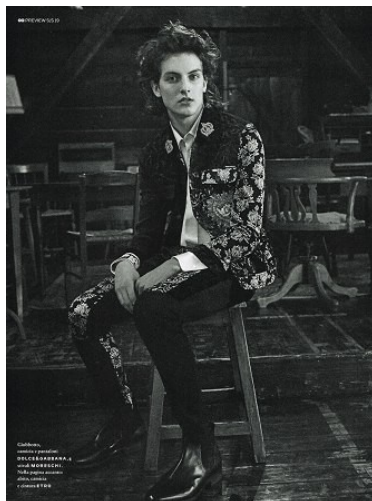

WNY

Height 6'1" Waist 30" Suit 38" R Inseam 32" Eyes Blue Hair Brown

928 Broadway, Suite 700, New York, NY 10010 NEW YORK USA 10001 T: +1 212-206-1012

WNY

Height 6'1" Waist 30" Suit 38" R Inseam 32" Eyes Blue Hair Brown