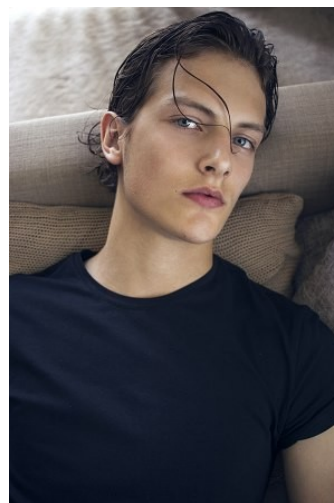

VNY

Height 6'1" Waist 30" Suit 38" R Inseam 32" Eyes Blue Hair Brown

928 Broadway, Suite 700, New York, NY 10010 NEW YORK USA 10001 T: +1 212-206-1012