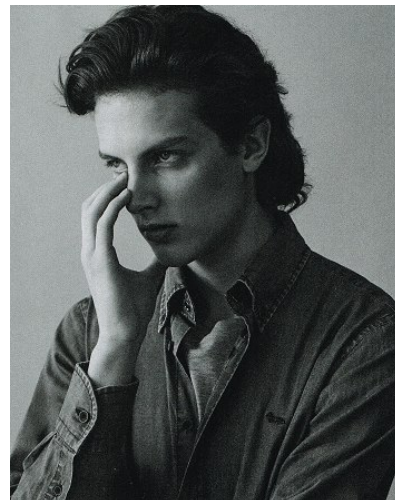

WNY

Height 6'1" Waist 30" Suit 38" R Inseam 32" Eyes Blue Hair Brown

928 Broadway, Suite 700, New York, NY 10010 NEW YORK USA 10001 T: +1 212-206-1012

WNY

These jackets in color and style, even in color and pattern, provide a new and positive look to you.

Change in look, just in color, style and pattern.

Height 6'1" Waist 30" Suit 38" R Inseam 32" Eyes Blue Hair Brown

928 Broadway, Suite 700, New York, NY 10010 NEW YORK USA 10001 T: +1 212-206-1012

WNY

Height 6'1" Waist 30" Suit 38" R Inseam 32" Eyes Blue Hair Brown