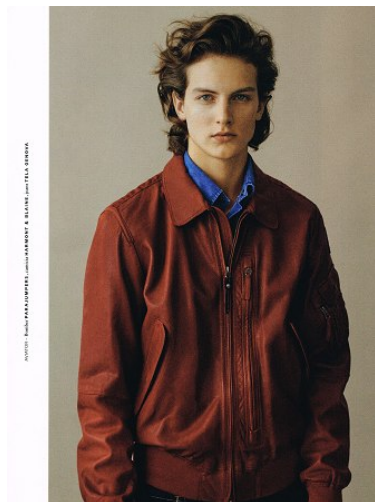

WNY

Height 6'1" Waist 30" Suit 38" R Inseam 32" Eyes Blue Hair Brown

928 Broadway, Suite 700, New York, NY 10010 NEW YORK USA 10001 T: +1 212-206-1012