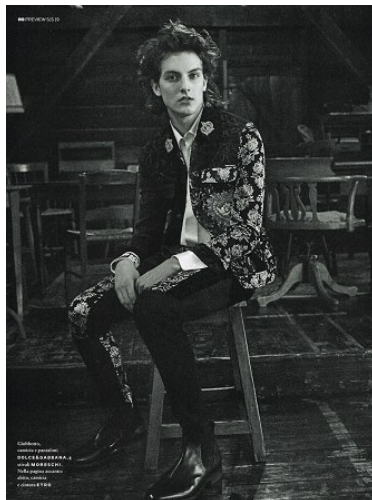

WNY

Height 6'1" Waist 30" Suit 38" R Inseam 32" Eyes Blue Hair Brown

928 Broadway, Suite 700, New York, NY 10010 NEW YORK USA 10001 T: +1 212-206-1012

WNY

These jackets in color and style, even in color and pattern, provide a new and positive look to you.

Change in look, just in color, style and pattern.

Height 6'1" Waist 30" Suit 38" R Inseam 32" Eyes Blue Hair Brown

928 Broadway, Suite 700, New York, NY 10010 NEW YORK USA 10001 T: +1 212-206-1012

WNY

Height 6'1" Waist 30" Suit 38" R Inseam 32" Eyes Blue Hair Brown