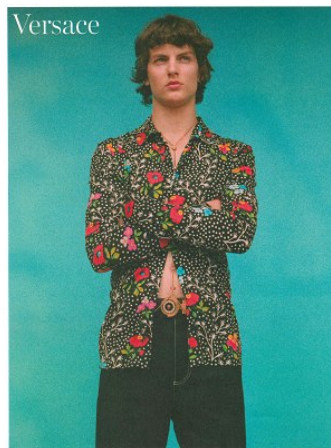

WNY

Height 6'1" Waist 30" Suit 38" R Inseam 32" Eyes Blue Hair Brown

928 Broadway, Suite 700, New York, NY 10010 NEW YORK USA 10001 T: +1 212-206-1012