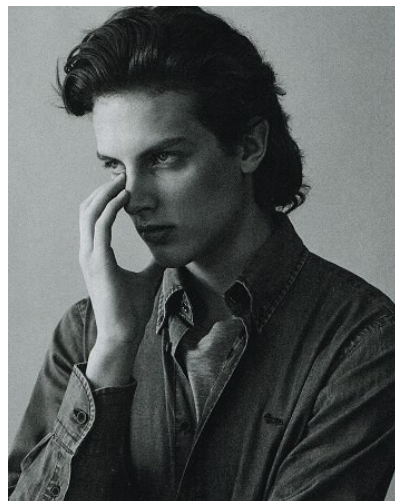

WNY

Height 6'1" Waist 30" Suit 38" R Inseam 32" Eyes Blue Hair Brown

928 Broadway, Suite 700, New York, NY 10010 NEW YORK USA 10001 T: +1 212-206-1012

WNY

Height 6'1" Waist 30" Suit 38" R Inseam 32" Eyes Blue Hair Brown