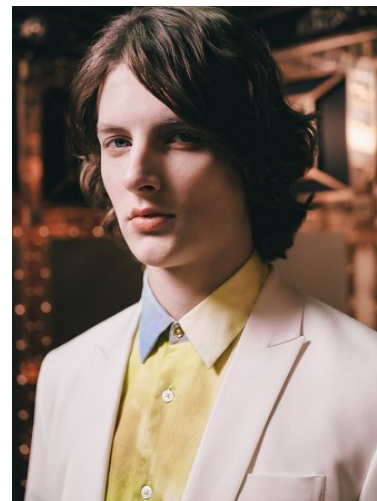

WNY

Height 6'1" Waist 30" Suit 38" R Inseam 32" Eyes Blue Hair Brown

928 Broadway, Suite 700, New York, NY 10010 NEW YORK USA 10001 T: +1 212-206-1012

WNY

These jackets in color and style, even in color and pattern, provide a new and positive look to you.

Change in look, just in color, style and pattern.

Height 6'1" Waist 30" Suit 38" R Inseam 32" Eyes Blue Hair Brown

928 Broadway, Suite 700, New York, NY 10010 NEW YORK USA 10001 T: +1 212-206-1012

WNY

Height 6'1" Waist 30" Suit 38" R Inseam 32" Eyes Blue Hair Brown