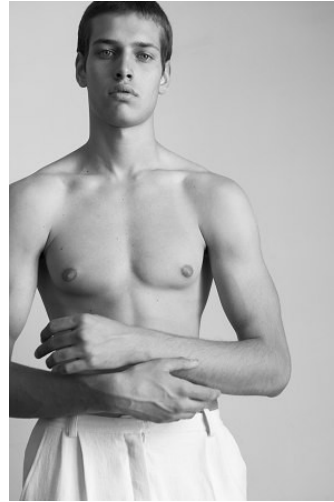

WNY

Height 6'2" Waist 30" Suit 38" L Inseam 34" Eyes Green Hair Brown

928 Broadway, Suite 700, New York, NY 10010 NEW YORK USA 10001 T: +1 212-206-1012

WNY

Height 6'2" Waist 30" Suit 38" L Inseam 34" Eyes Green Hair Brown

928 Broadway, Suite 700, New York, NY 10010 NEW YORK USA 10001 T: +1 212-206-1012

WNY

Height 6'2" Waist 30" Suit 38" L Inseam 34" Eyes Green Hair Brown

928 Broadway, Suite 700, New York, NY 10010 NEW YORK USA 10001 T: +1 212-206-1012