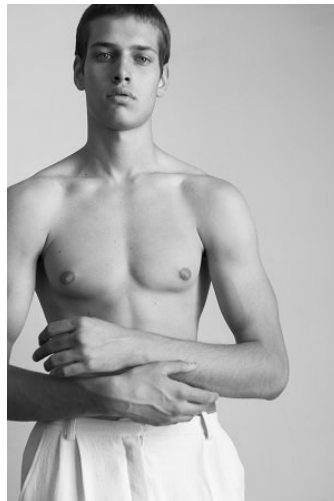

WNY

Height 6'2" Waist 30" Suit 38" L Inseam 34" Eyes Green Hair Brown

928 Broadway, Suite 700, New York, NY 10010 NEW YORK USA 10001 T: +1 212-206-1012

VNY

Height 6'2" Waist 30" Suit 38" L Inseam 34" Eyes Green Hair Brown

928 Broadway, Suite 700, New York, NY 10010 NEW YORK USA 10001 T: +1 212-206-1012

WNY

Height 6'2" Waist 30" Suit 38" L Inseam 34" Eyes Green Hair Brown

928 Broadway, Suite 700, New York, NY 10010 NEW YORK USA 10001 T: +1 212-206-1012