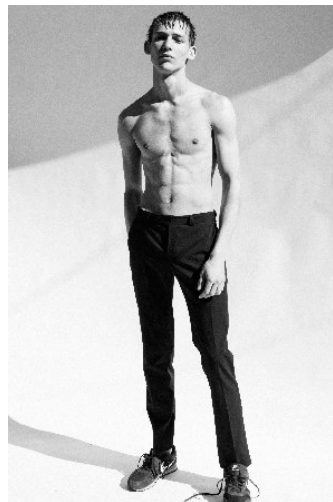

WNY

Height 6'2.5" Waist 30" Suit 36" L Inseam 34" Eyes Blue Hair Brown

928 Broadway, Suite 700, New York, NY 10010 NEW YORK USA 10001 T: +1 212-206-1012

WNY

Height 6'2.5" Waist 30" Suit 36" L Inseam 34" Eyes Blue Hair Brown

928 Broadway, Suite 700, New York, NY 10010 NEW YORK USA 10001 T: +1 212-206-1012

WNY

Height 6'2.5" Waist 30" Suit 36" L Inseam 34" Eyes Blue Hair Brown

928 Broadway, Suite 700, New York, NY 10010 NEW YORK USA 10001 T: +1 212-206-1012