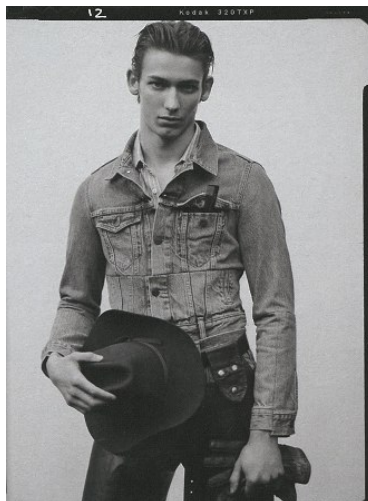

WNY

Height 6'2.5" Waist 30" Suit 36" L Inseam 34" Eyes Blue Hair Brown

928 Broadway, Suite 700, New York, NY 10010 NEW YORK USA 10001 T: +1 212-206-1012

WNY

Height 6'2.5" Waist 30" Suit 36" L Inseam 34" Eyes Blue Hair Brown

928 Broadway, Suite 700, New York, NY 10010 NEW YORK USA 10001 T: +1 212-206-1012

WNY

Height 6'2.5" Waist 30" Suit 36" L Inseam 34" Eyes Blue Hair Brown

928 Broadway, Suite 700, New York, NY 10010 NEW YORK USA 10001 T: +1 212-206-1012