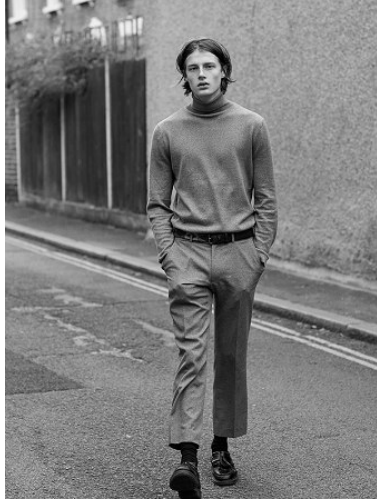

WNY

Height 6'1" Waist 30" Suit 36" R Inseam 33" Eyes Blue Hair Light Brown

928 Broadway, Suite 700, New York, NY 10010 NEW YORK USA 10001 T: +1 212-206-1012

WNY

Height 6'1" Waist 30" Suit 36" R Inseam 33" Eyes Blue Hair Light Brown

928 Broadway, Suite 700, New York, NY 10010 NEW YORK USA 10001 T: +1 212-206-1012

VNY

Height 6'1" Waist 30" Suit 36" R Inseam 33" Eyes Blue Hair Light Brown

928 Broadway, Suite 700, New York, NY 10010 NEW YORK USA 10001 T: +1 212-206-1012