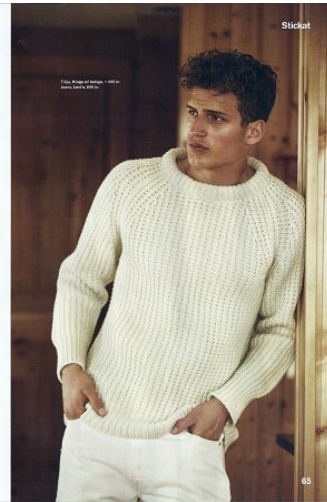

WNY

Height 6'2" Waist 31.5" Suit 40" L Inseam 34" Eyes Hazel Hair Dark Blonde

928 Broadway, Suite 700, New York, NY 10010 NEW YORK USA 10001 T: +1 212-206-1012

VNY

Height 6'2" Waist 31.5" Suit 40" L Inseam 34" Eyes Hazel Hair Dark Blonde

928 Broadway, Suite 700, New York, NY 10010 NEW YORK USA 10001 T: +1 212-206-1012

WNY

Height 6'2" Waist 31.5" Suit 40" L Inseam 34" Eyes Hazel Hair Dark Blonde

928 Broadway, Suite 700, New York, NY 10010 NEW YORK USA 10001 T: +1 212-206-1012