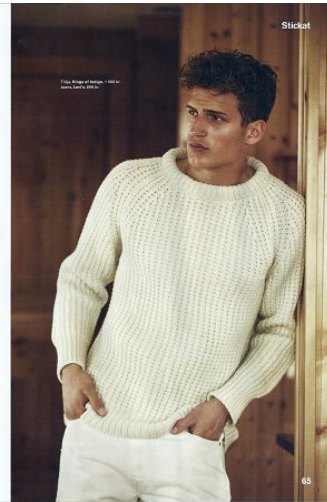

WNY

Height 6'2" Waist 31.5" Suit 40" L Inseam 34" Eyes Hazel Hair Dark Blonde

928 Broadway, Suite 700, New York, NY 10010 NEW YORK USA 10001 T: +1 212-206-1012