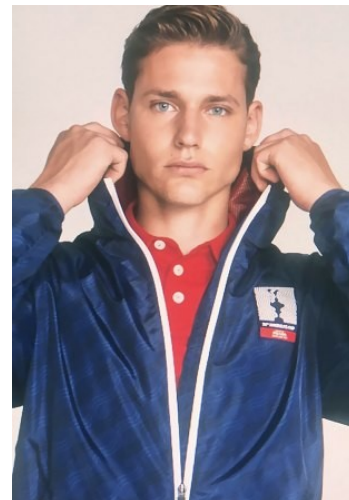

# WNY

Height 6'2.5" Waist 30" Suit 38" L Inseam 34" Eyes Grey Hair Dark Blonde

928 Broadway, Suite 700, New York, NY 10010 NEW YORK USA 10001 T: +1 212-206-1012

# VNY

Height 6'2.5" Waist 30" Suit 38" L Inseam 34" Eyes Grey Hair Dark Blonde

928 Broadway, Suite 700, New York, NY 10010 NEW YORK USA 10001 T: +1 212-206-1012