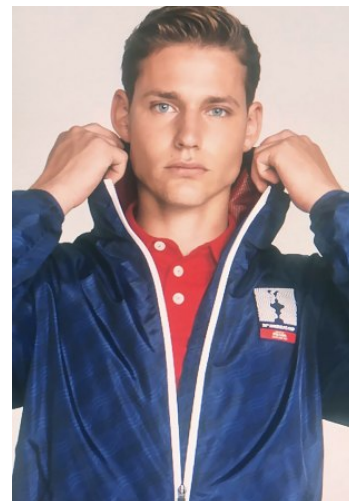

WNY

Height 6'2.5" Waist 30" Suit 38" L Inseam 34" Eyes Grey Hair Dark Blonde

928 Broadway, Suite 700, New York, NY 10010 NEW YORK USA 10001 T: +1 212-206-1012

VNY

Height 6'2.5" Waist 30" Suit 38" L Inseam 34" Eyes Grey Hair Dark Blonde