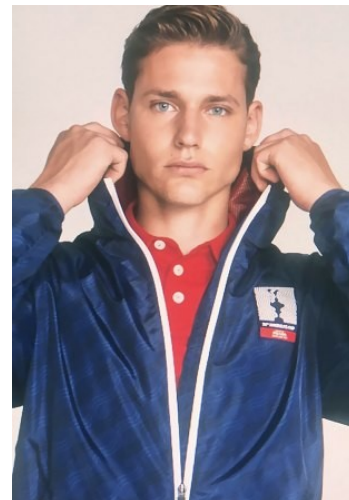

WNY

Height 6'2.5" Waist 30" Suit 38" L Inseam 34" Eyes Grey Hair Dark Blonde

928 Broadway, Suite 700, New York, NY 10010 NEW YORK USA 10001 T: +1 212-206-1012

VNY

Height 6'2.5" Waist 30" Suit 38" L Inseam 34" Eyes Grey Hair Dark Blonde