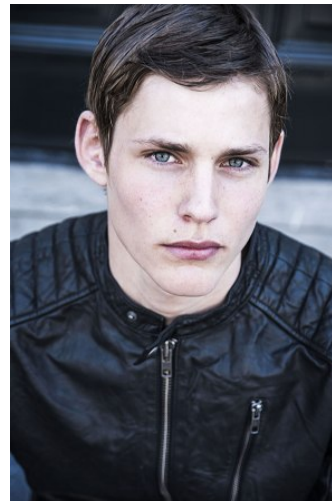

WNY

Height 6'2.5" Waist 30" Suit 38" L Inseam 34" Eyes Grey Hair Dark Blonde

928 Broadway, Suite 700, New York, NY 10010 NEW YORK USA 10001 T: +1 212-206-1012

VNY

Height 6'2.5" Waist 30" Suit 38" L Inseam 34" Eyes Grey Hair Dark Blonde

928 Broadway, Suite 700, New York, NY 10010 NEW YORK USA 10001 T: +1 212-206-1012

WNY

Height 6'2.5" Waist 30" Suit 38" L Inseam 34" Eyes Grey Hair Dark Blonde

928 Broadway, Suite 700, New York, NY 10010 NEW YORK USA 10001 T: +1 212-206-1012