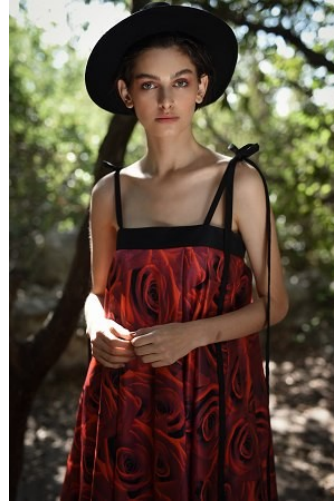

VNY

Hip 34

Height 5'9" Waist 23" Bust 32

•

Shoes 8.5 Eyes Green Hair Brown

928 Broadway, Suite 700, New York, NY 10001 NEW YORK USA 10001 T: +1 212-206-1012

VNY

Height 5'9" Waist 23" Bust 32