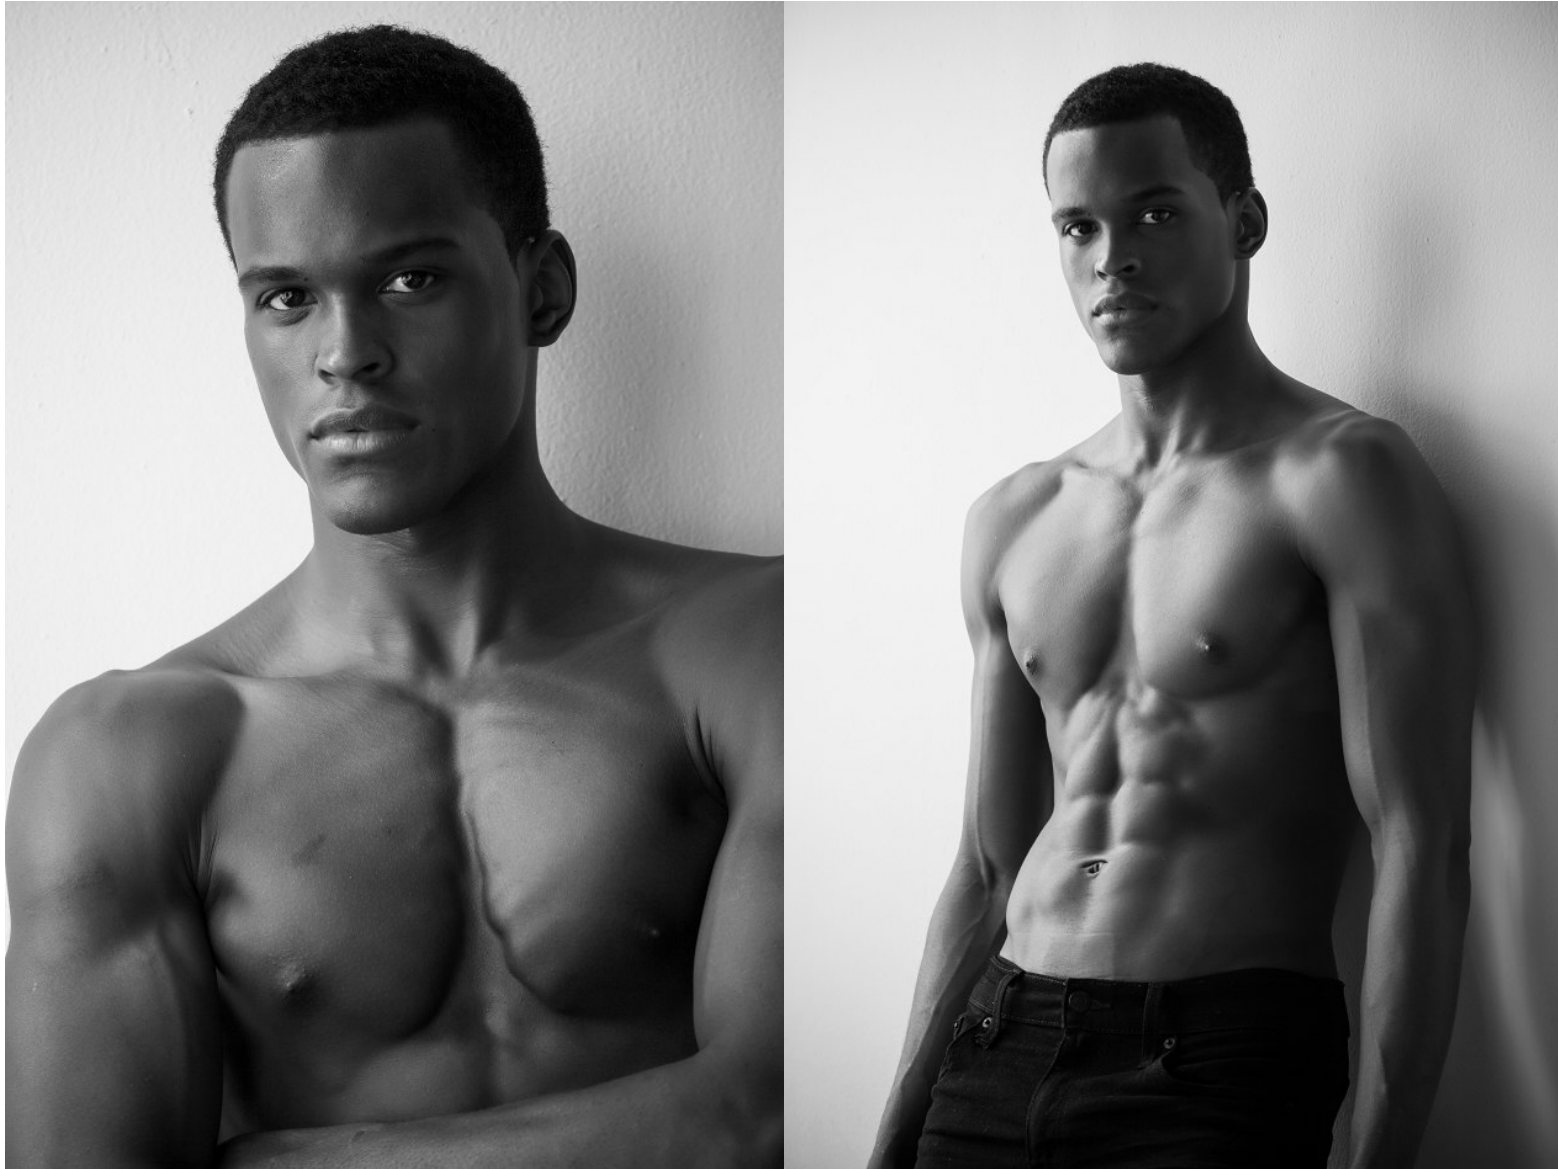

VNY

Height 6'0" Waist 30" Suit 40" R Inseam 32" Eyes Brown Hair Black

928 Broadway, Suite 700, New York, NY 10010 NEW YORK USA 10001 T: +1 212-206-1012