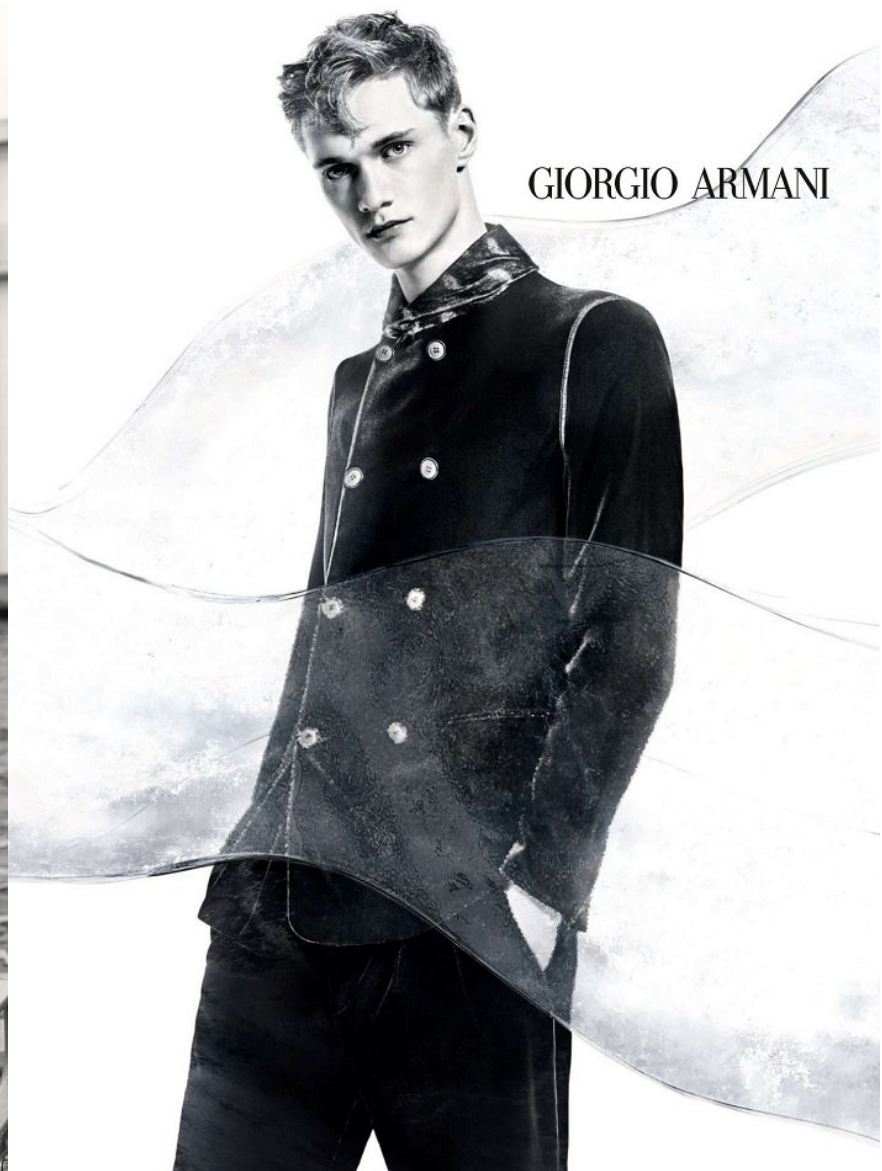

VNY

Height 6'3" Waist 30" Suit 38" L Inseam 34" Eyes Blue Hair Blonde

928 Broadway, Suite 700, New York, NY 10010 NEW YORK USA 10001 T: +1 212-206-1012